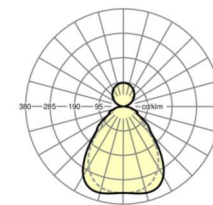

CHARACTERISTICS

Order number	46255024175
EAN number	4020863378425
Commodity code	94051190
Certification mark	IP 20, Protection class I, VDU 65°<3000, F, Indoor, CE
Impact resistance (IK rating)	IK02
Ambient temperatur	ta 25°C
Warranty period	5 years
State funding programs	BEG - Federal funding for efficient buildings (valid only for Germany)

ELECTRICAL ENGINEERING

Controller	Electronic driver (1 pcs.)
System output	48W
Mains voltage	230V/50Hz
Circuit breakers (inrush current)	8 pieces/B10, 13 pieces/B16, 13 pieces/C10, 21 pieces/C16
Energy efficiency class/light source	D

LIGHTING TECHNOLOGY

Placement	LED, Colour rendering/Light colour CRI ≥ 80 / 3000K
Colour tolerance (MacAdam)	3SDCM
Nominal luminous flux	5932lm
LED service life	50000h L90/B10 (Tq 25°C)
Luminaire luminous efficiency	125lm/W
UGR lat./long.	16.8 / 16.1

MECHANICS

Housing colour	silver grey/white aluminium RAL 9006
Dimensions (LxWxH/DxH)	1558mm x 321mm x 24mm
Weight (net)	5.9kg
Type of installation	Pendant light strip mounting

Dimensions

L	1558 mm	Length
B	321 mm	Width
H	24 mm	Height
A1	900 mm	Mounting distance single mounting
A2	1237 mm	Mounting distance 1st luminaire of the light run
A3	1574 mm	Mounting distance between luminaires in a light run arrangement
P min	150 mm	Minimum suspension length
P max	1900 mm	Maximum suspension length

DEEP-LINK

<https://www.regiolux.de/en/article/46255024175>