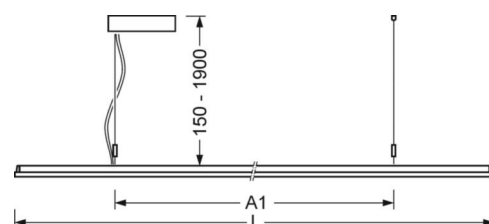

Suspended luminaire/light run - Micro-prismatic diffuser - direct/indirect distribution - equipped for light run installation

Ultra-flat luminaire housing design, painted extruded aluminium profile, visible installation height 10/24mm, prepared for light run installation; Housing colour silver grey/white aluminium RAL 9006; Direct/indirect light distribution, direct share by means of a microprism made of PMMA, homogeneous light emission through lateral LED light coupling in Light Guide panel and semi-diffuse, reflective white coating, with special decoupling technology for defined ceiling illumination; for VDU workstations, omnidirectional glare reduction according to the current norm DIN-EN 12464-1. Electrical connection via start luminaire with 3-pin connection cable and light-run luminaires with through-wiring. Luminaire can only be operated in conjunction with a single luminaire. Y-wire suspension and luminaire connector are included in the scope of delivery

CHARACTERISTICS

Order number	46255024175
EAN number	4020863378425
Commodity code	94051190
Certification mark	IP 20, Protection class I, VDU 65°<3000, F, Indoor, CE
Impact resistance (IK rating)	IK02
Ambient temperatur	ta 25°C
Warranty period	5 years
State funding programs	BEG - Federal funding for efficient buildings (valid only for Germany)

ELECTRICAL ENGINEERING

Controller	Electronic driver (1 pcs.)
System output	48W
Mains voltage	230V/50Hz
Circuit breakers (inrush current)	8 pieces/B10, 13 pieces/B16, 13 pieces/C10, 21 pieces/C16
Energy efficiency class/light source	D

LIGHTING TECHNOLOGY