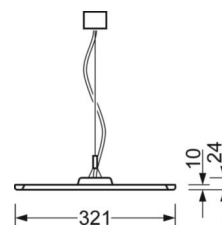

Reference	LED 5900lm 830
ηLB	100 %
Φ ↓/↑	74 % / 26 %
UGR lat./long.	16.8 / 16.1
VDU	65° < 3000cd/m²